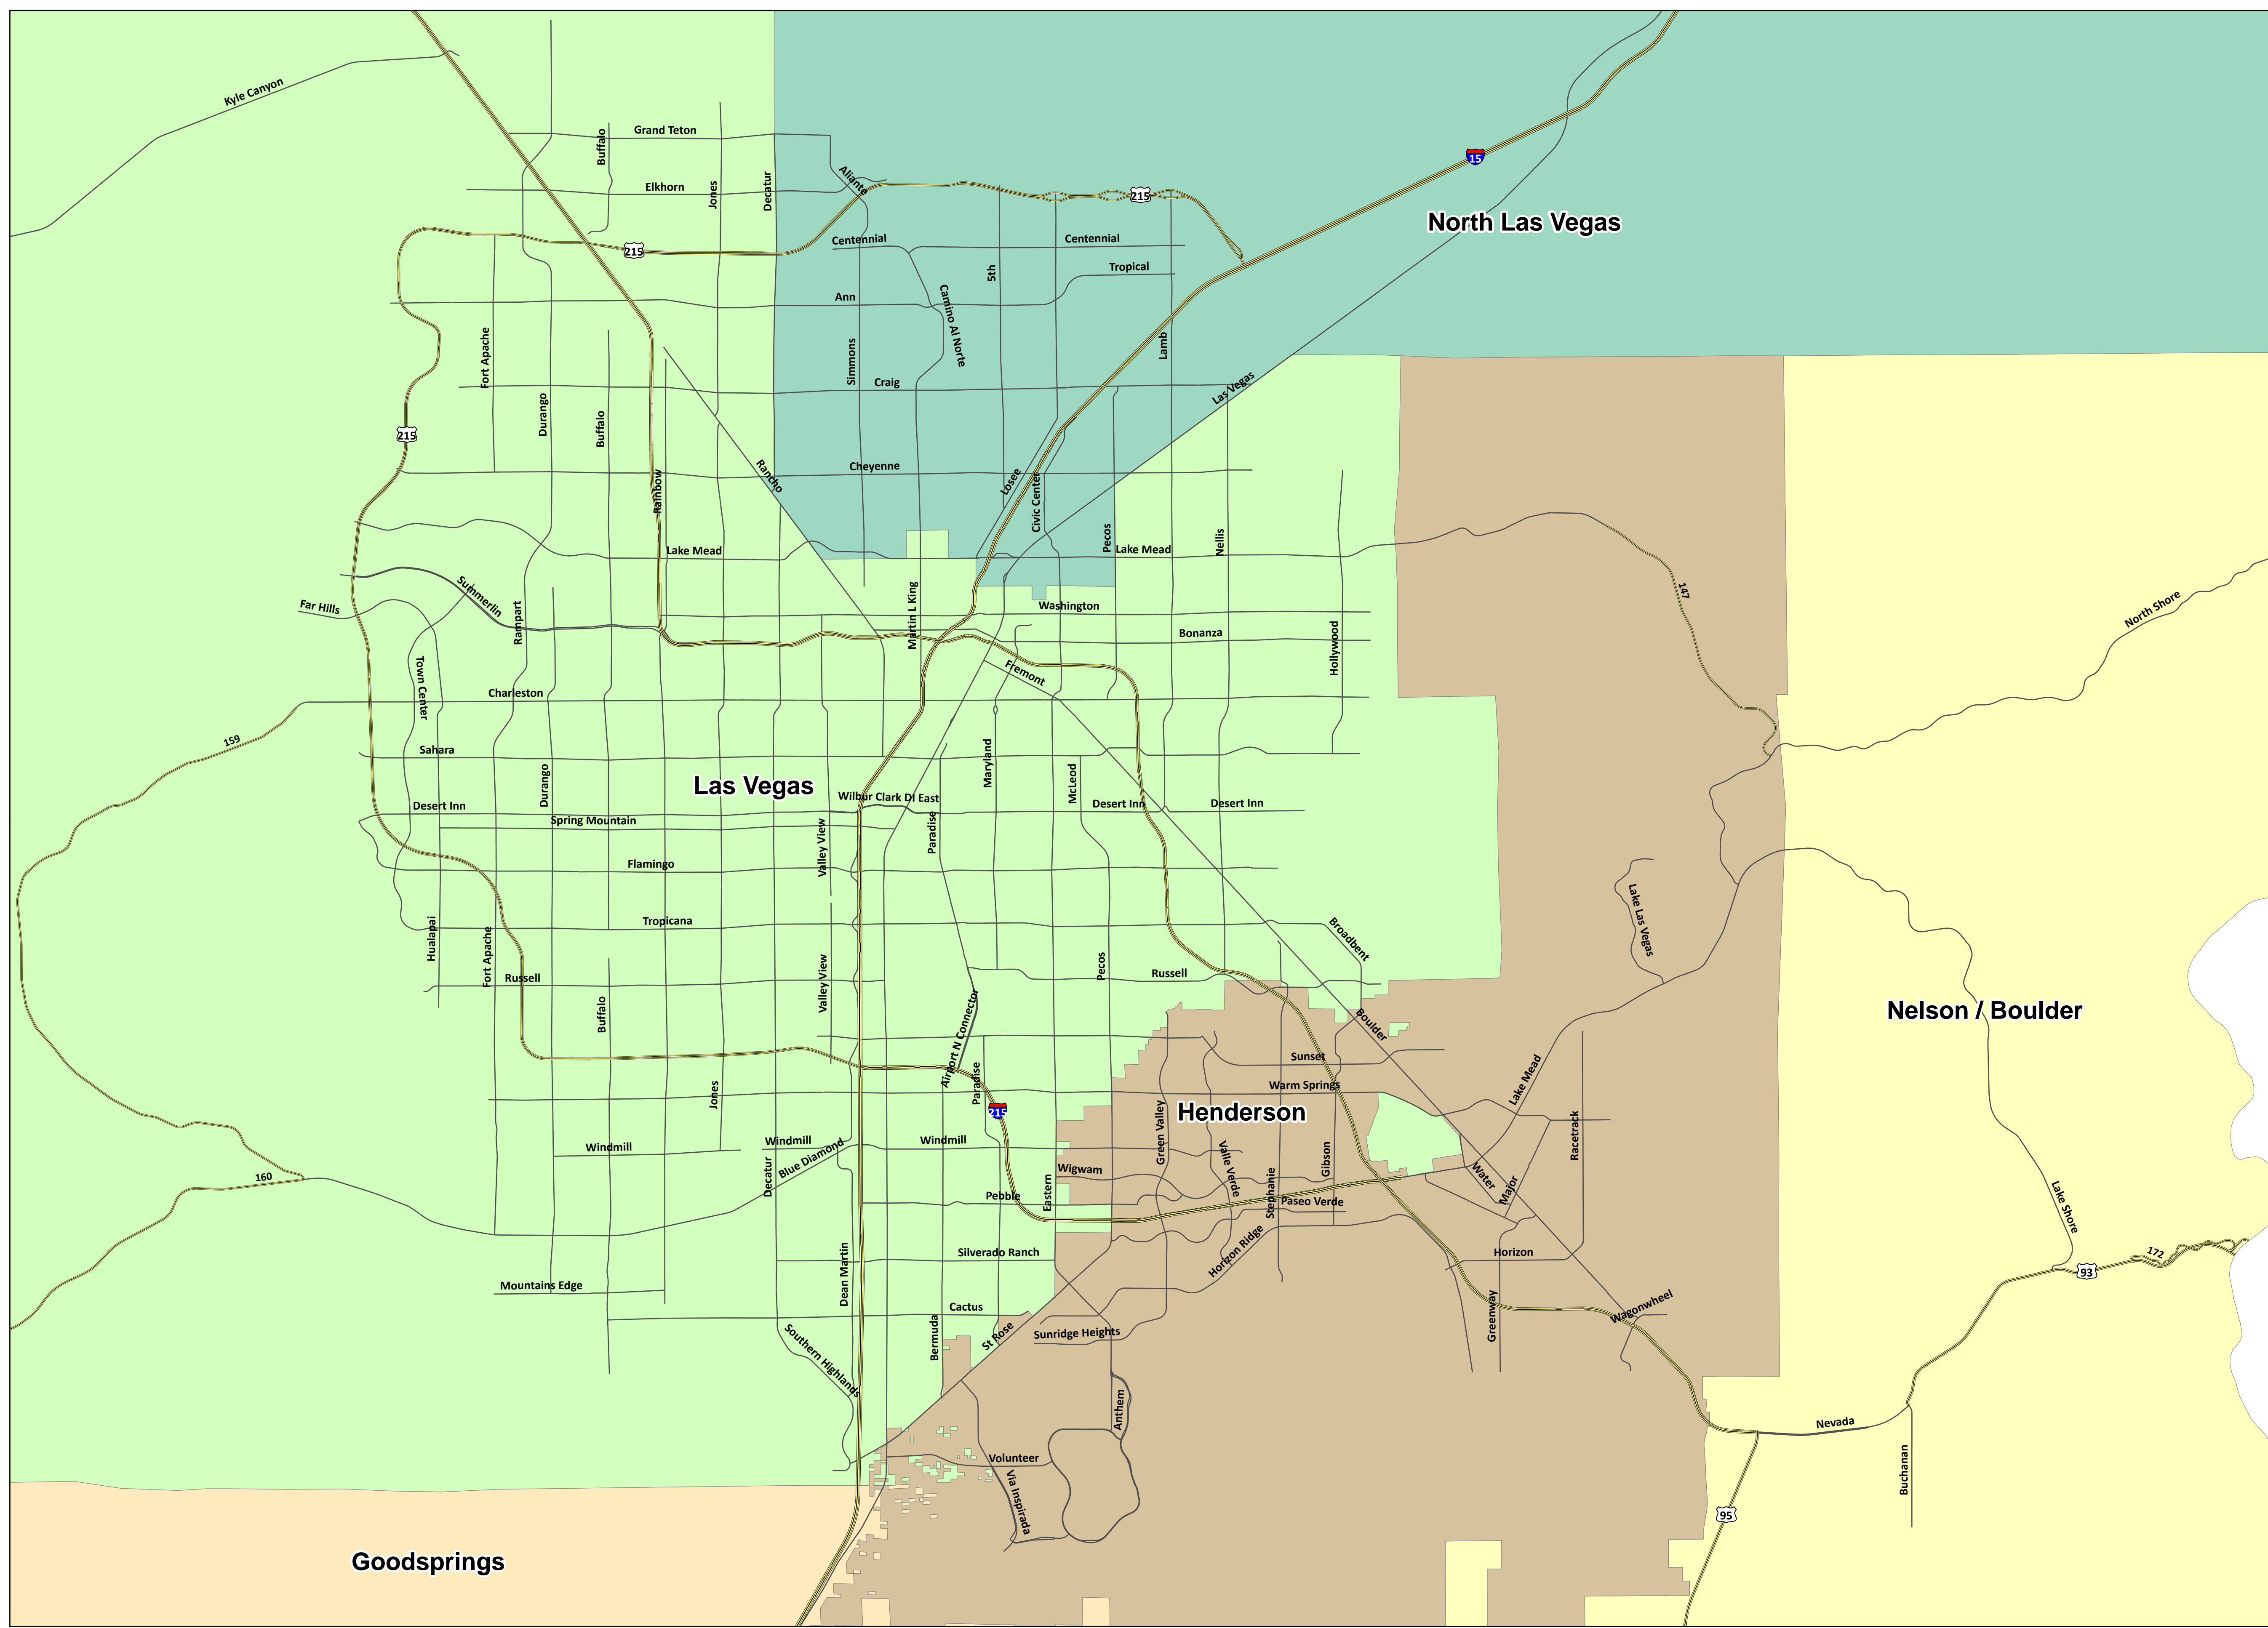

STATE OF NEVADA TOWNSHIPS METRO AREA

Clark County, Nevada

Legend

- BOC
- BUN
- GDS
- HEN
- LAS
- LGH
- MES
- MOA
- MVA
- NLV
- SCH

1 inch = 7,640 feet

February 4, 2016

Clark County
Vicinity Map - No Scale

This information is for display purposes only. No liability is assumed as to the accuracy of the data delineated herein.

Goodsprings

Las Vegas

North Las Vegas

Henderson

Nelson / Boulder